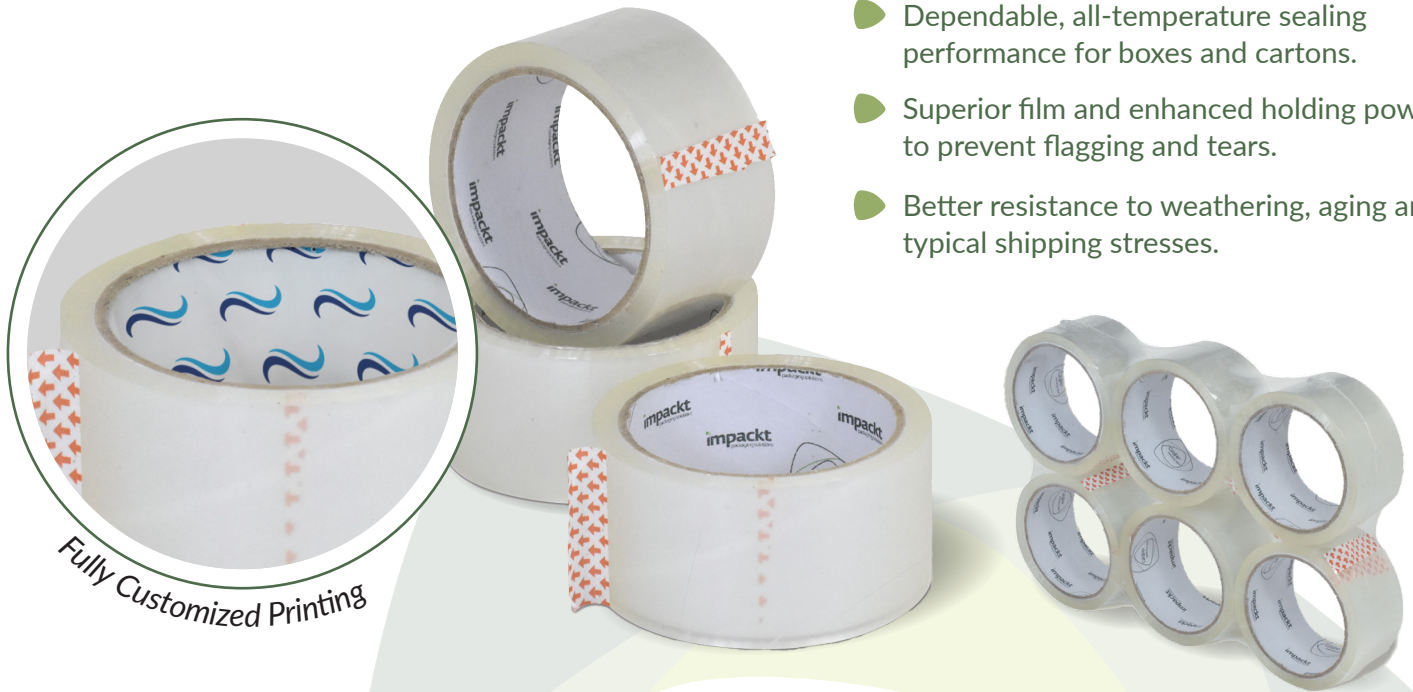

Contact us for a quote!

✉ info@impacktpkg.com

🌐 www.impacktpkg.com

☎ 908-587-9200

GRÍPP™ Carton Sealing Tape boasts a quality lineup of water-based acrylic products. Manufactured with shear-grade adhesives to ensure maximum adhesion capabilities, GRÍPP™ is available in clear and tan plus a variety of strengths and sizes. It offers the following features:

- ▶ Dependable, all-temperature sealing performance for boxes and cartons.
- ▶ Superior film and enhanced holding power to prevent flagging and tears.
- ▶ Better resistance to weathering, aging and typical shipping stresses.

**IN STOCK NOW!**

| ITEM ID   | WIDTH | LENGTH  | DESC  | GAUGE   | HAND/MACHINE | CS/PALLET |
|-----------|-------|---------|-------|---------|--------------|-----------|
| ST255CL   | 2"    | 55 YD   | Clear | 1.7 mil | Hand         | 120       |
| ST255CM   | 2"    | 55 YD   | Clear | 1.9 mil | Hand         | 120       |
| ST255TM   | 2"    | 55 YD   | Tan   | 1.9 mil | Hand         | 120       |
| ST255TXL  | 2"    | 55 YD   | Clear | 2.7 mil | Hand         | 120       |
| ST2110CK  | 2"    | 110 YD  | Clear | 1.6 mil | Hand         | 90        |
| ST2110CL  | 2"    | 110 YD  | Clear | 1.7 mil | Hand         | 90        |
| ST2110CM  | 2"    | 110 YD  | Clear | 1.9 mil | Hand         | 90        |
| ST2110TM  | 2"    | 110 YD  | Tan   | 1.9 mil | Hand         | 90        |
| ST2110CB  | 2"    | 110 YD  | Clear | 2.2 mil | Hand         | 90        |
| ST3110CL  | 3"    | 110 YD  | Clear | 1.7 mil | Hand         | 90        |
| ST3110CM  | 3"    | 110 YD  | Clear | 1.9 mil | Hand         | 90        |
| ST21000CM | 2"    | 1000 YD | Clear | 1.9 mil | Machine      | 80        |
| ST31000CM | 3"    | 1000 YD | Clear | 1.9 mil | Machine      | 80        |