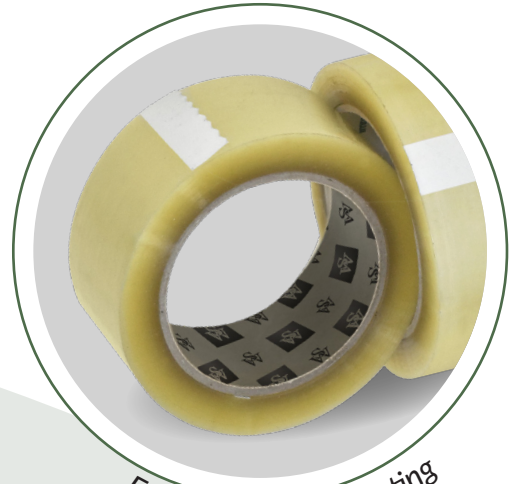

Contact us for a quote!

✉ info@impacktpkg.com

🌐 www.impacktpkg.com

☎ 908-587-9200

LÓCKK™ Hot Melt Tape is manufactured to ensure maximum flexibility, ease of use, strength, and adhesion. This carton sealing tape is an excellent solution for packaging and shipping professionals who need a more versatile and cost-effective way to seal boxes.

- ▶ Strong, durable hot melt adhesive seals and protects.
- ▶ Adheres to all box types with long lasting bonding.
- ▶ High quality film and glue provides good transparency.
- ▶ Perfect for moving, shipping, storage, packing and mailing projects.

Fully Customized Printing

IN STOCK NOW!

ITEM ID	WIDTH	LENGTH	DESC	GAUGE	HAND/MACHINE	CS/PALLET
ST2110CLH	2"	110 YD	Clear	1.6 mil	Hand	90
ST2110CMH	2"	110 YD	Clear	1.8 mil	Hand	90
ST3110CMH	3"	110 YD	Clear	1.8 mil	Hand	90
ST21000CMH	2"	1000 YD	Clear	1.8 mil	Machine	80
ST31000CMH	3"	1000 YD	Clear	1.8 mil	Machine	80