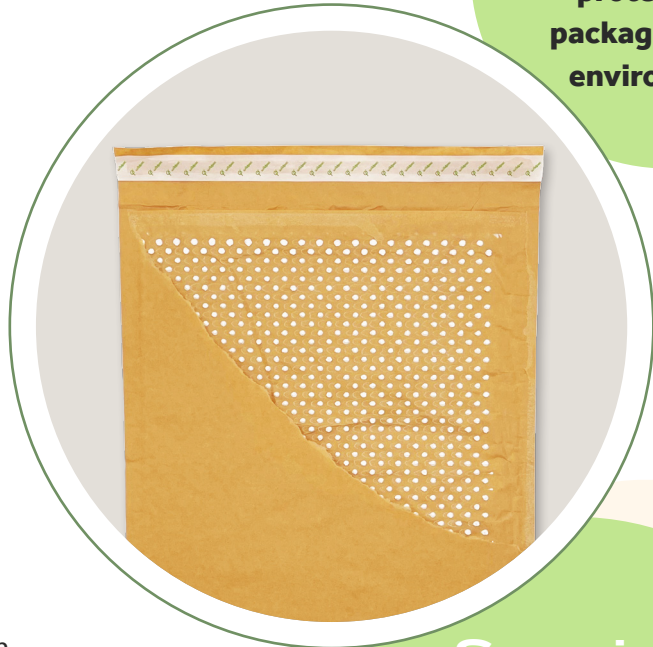

Fully customizable

Nature friendly packaging

- Recycle like a box
- 3x stronger than bubble mailers.
- Includes a self-seal for an easy, permanent closure: simply pull the liner to have a one-time seal.

Natural, recyclable dotted padding helps protect your package and the environment.

WILDPAC™ is made from an innovative, 100% compostable, yet highly available material.

WILDPAC™ is in tune with the planet and wildlife. Through this product line, we aim to not only replace, but improve on, what are known as 'forever plastics' in the consumer packaging industry.

Lower carbon emissions and improve your bottom line with **WILDPAC™ from Impactt**. These fully customizable, environmentally-friendly mailers are strong and durable.

IN STOCK NOW!

ITEM ID	SIZE (W x L + LIP)	QTY/CASE	CS/PALLET
WPF69	6" x 9" + 1.81"	250	40
WPF129	12" x 9" + 1.81"	200	24
WPF1215	12" x 15" + 1.81"	100	24
WPF149	14" x 9" + 1.81"	200	20
WPF1418	14" x 18" + 1.81"	100	20